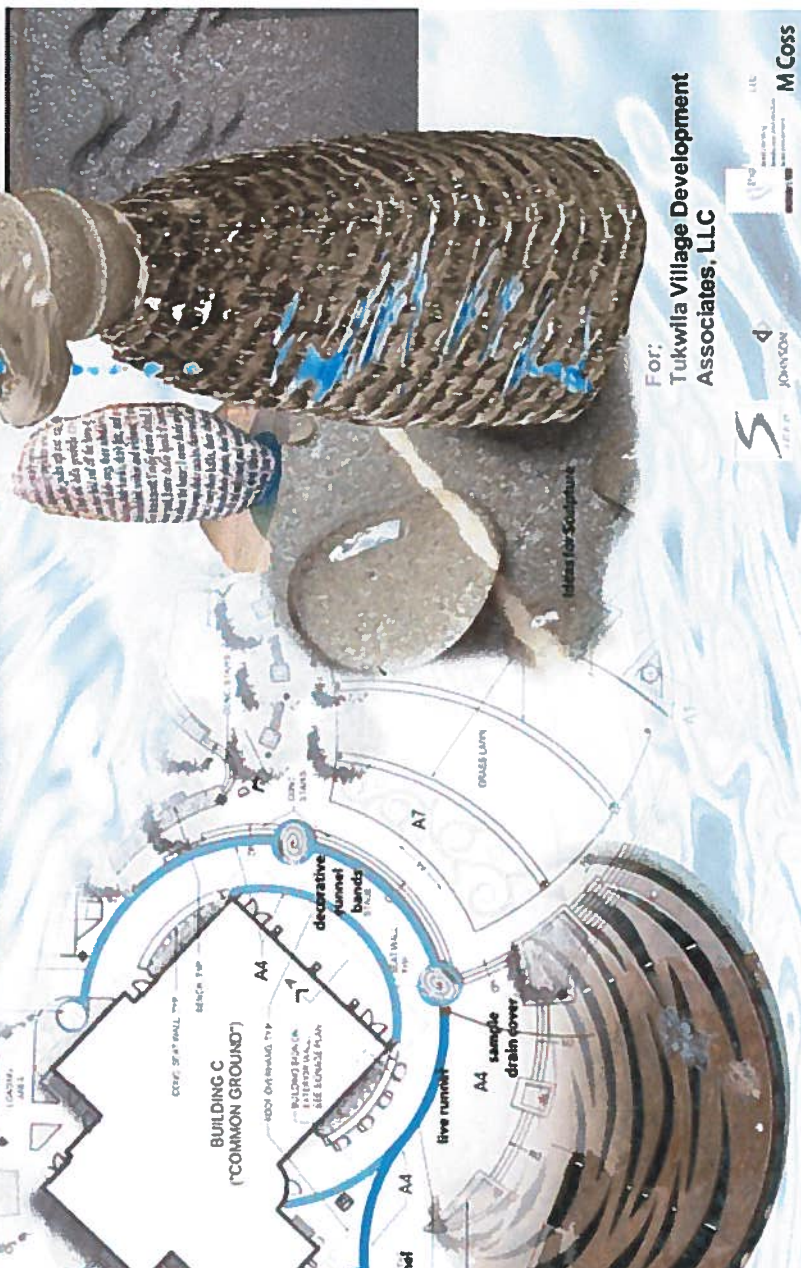

The Water Feature

Ripples Wind and Water
 Passive Water Feature
 Downspout & Sculpture
 Hardscape & Runnel

Example of a Passive Water Feature

Water Feature:
 Create a signature sculpture integrating the spiral imagery
 and wind mythology into a passive water feature
 incorporate a glass/stone seeded hardscape runnel

Hardscape Samples

sculpture:
 passive water feature
 tied into downspout and runnel

For:
 Tukwila Village Development
 Associates, LLC

Epic of the Winds

Local History & Culture
Spirals, the Wind, & Mixing Cultures
Narrative Imagery through Artwork

Grandmother's Hill, in Tukwila, was one of several places along the Duwamish River to be prominent in Salish creation stories. There is a battle between the North Wind and the South or Chinook Wind for control over the Duwamish Valley and Puget Sound.

TUKWILA VILLAGE

Tukwila, Washington

Clock Examples
Height to clockface 10-12'
Clock height 12-16'

FOR:
Tukwila Village Development
Associates, LLC