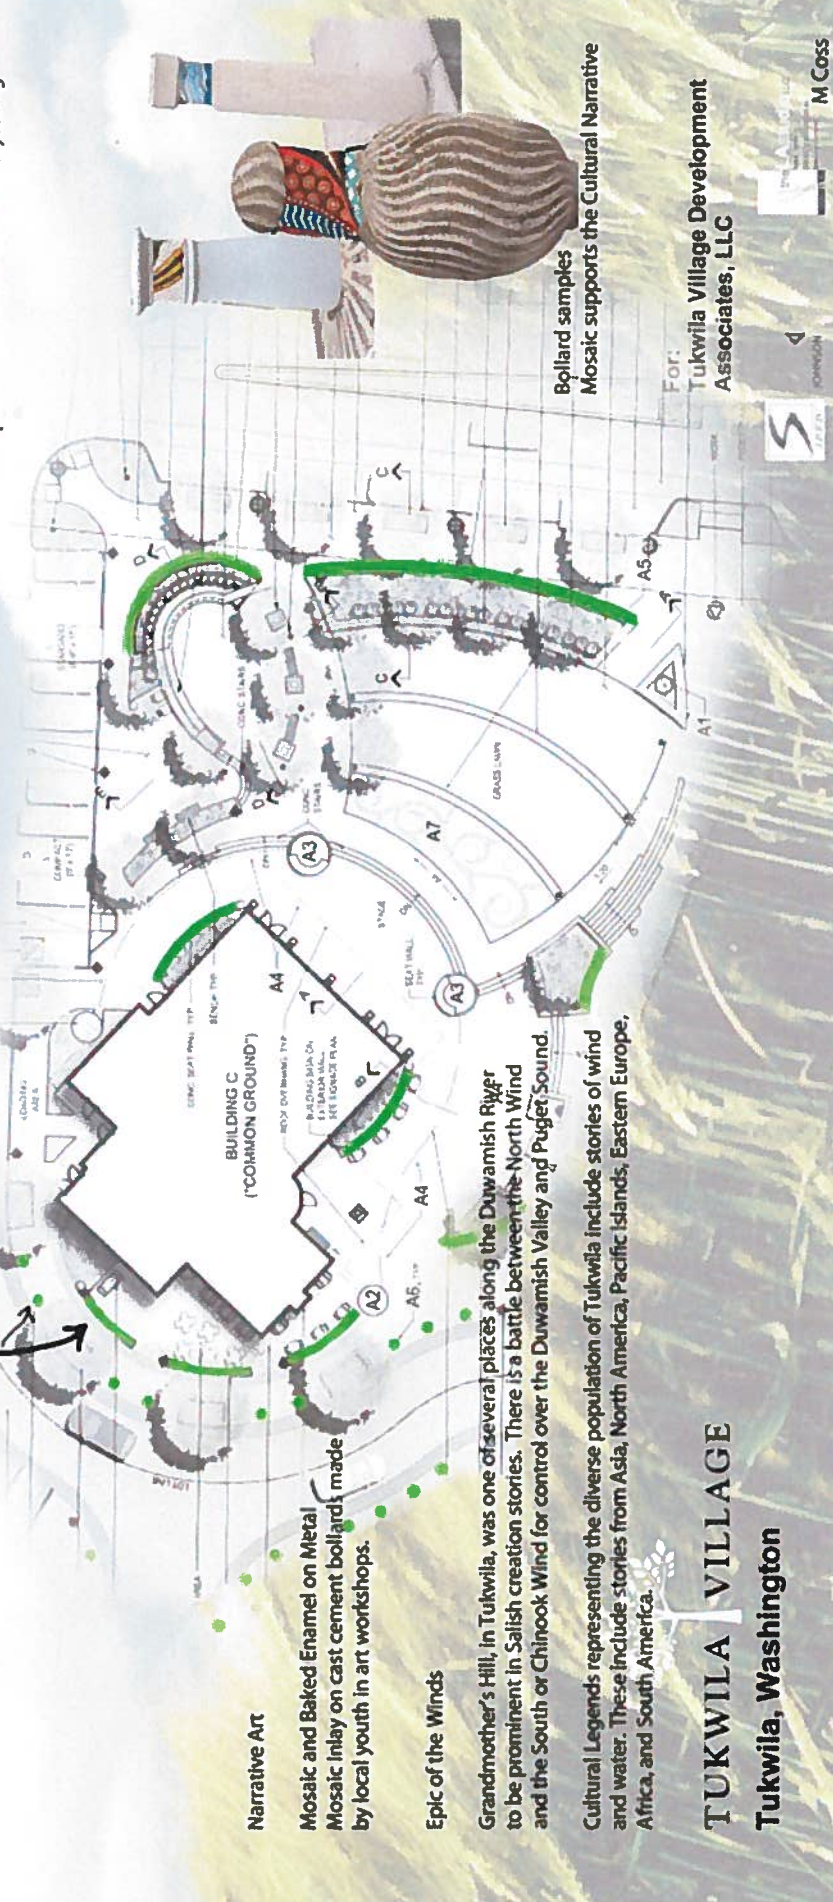

Examples of Mosaic and Enamel Storytelling

Narrative Art

Mosaic and Baked Enamel on Metal Mosaic inlay on cast cement bollards made by local youth in art workshops.

Epic of the Winds

Grandmother's Hill, in Tukwila, was one of several places along the Duwamish River to be prominent in Salish creation stories. There is a battle between the North Wind and the South or Chinook Wind for control over the Duwamish Valley and Puget Sound.

Cultural legends representing the diverse population of Tukwila include stories of wind and water. These include stories from Asia, North America, Pacific Islands, Eastern Europe, Africa, and South America.

TUKWILA VILLAGE
Tukwila, Washington

Bollard samples
Mosaic supports the Cultural Narrative

For:
Tukwila Village Development
Associates, LLC