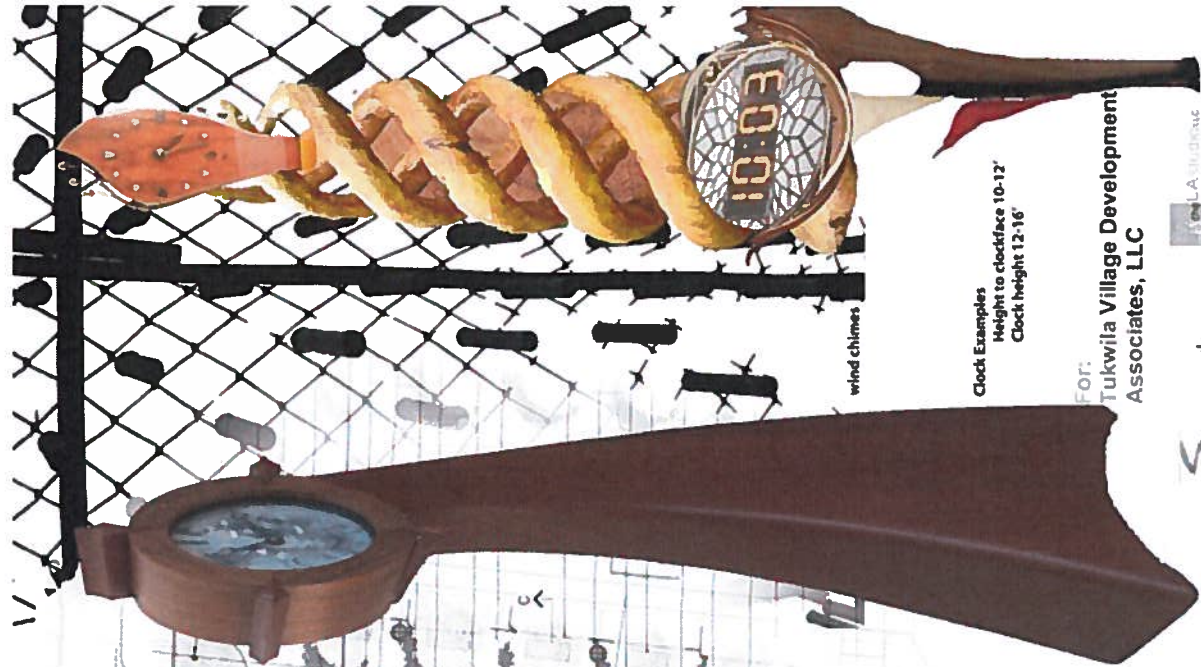

Integrate the reclaimed Redwood as a primary component of the Clock tower

In Feng Shui, wind chimes are believed to bless your home with prosperity and happiness.

Hang a set by your front door so that good energy will be brought in every time the wind blows. Integrate chimes into the entry of the site at the clock tower.