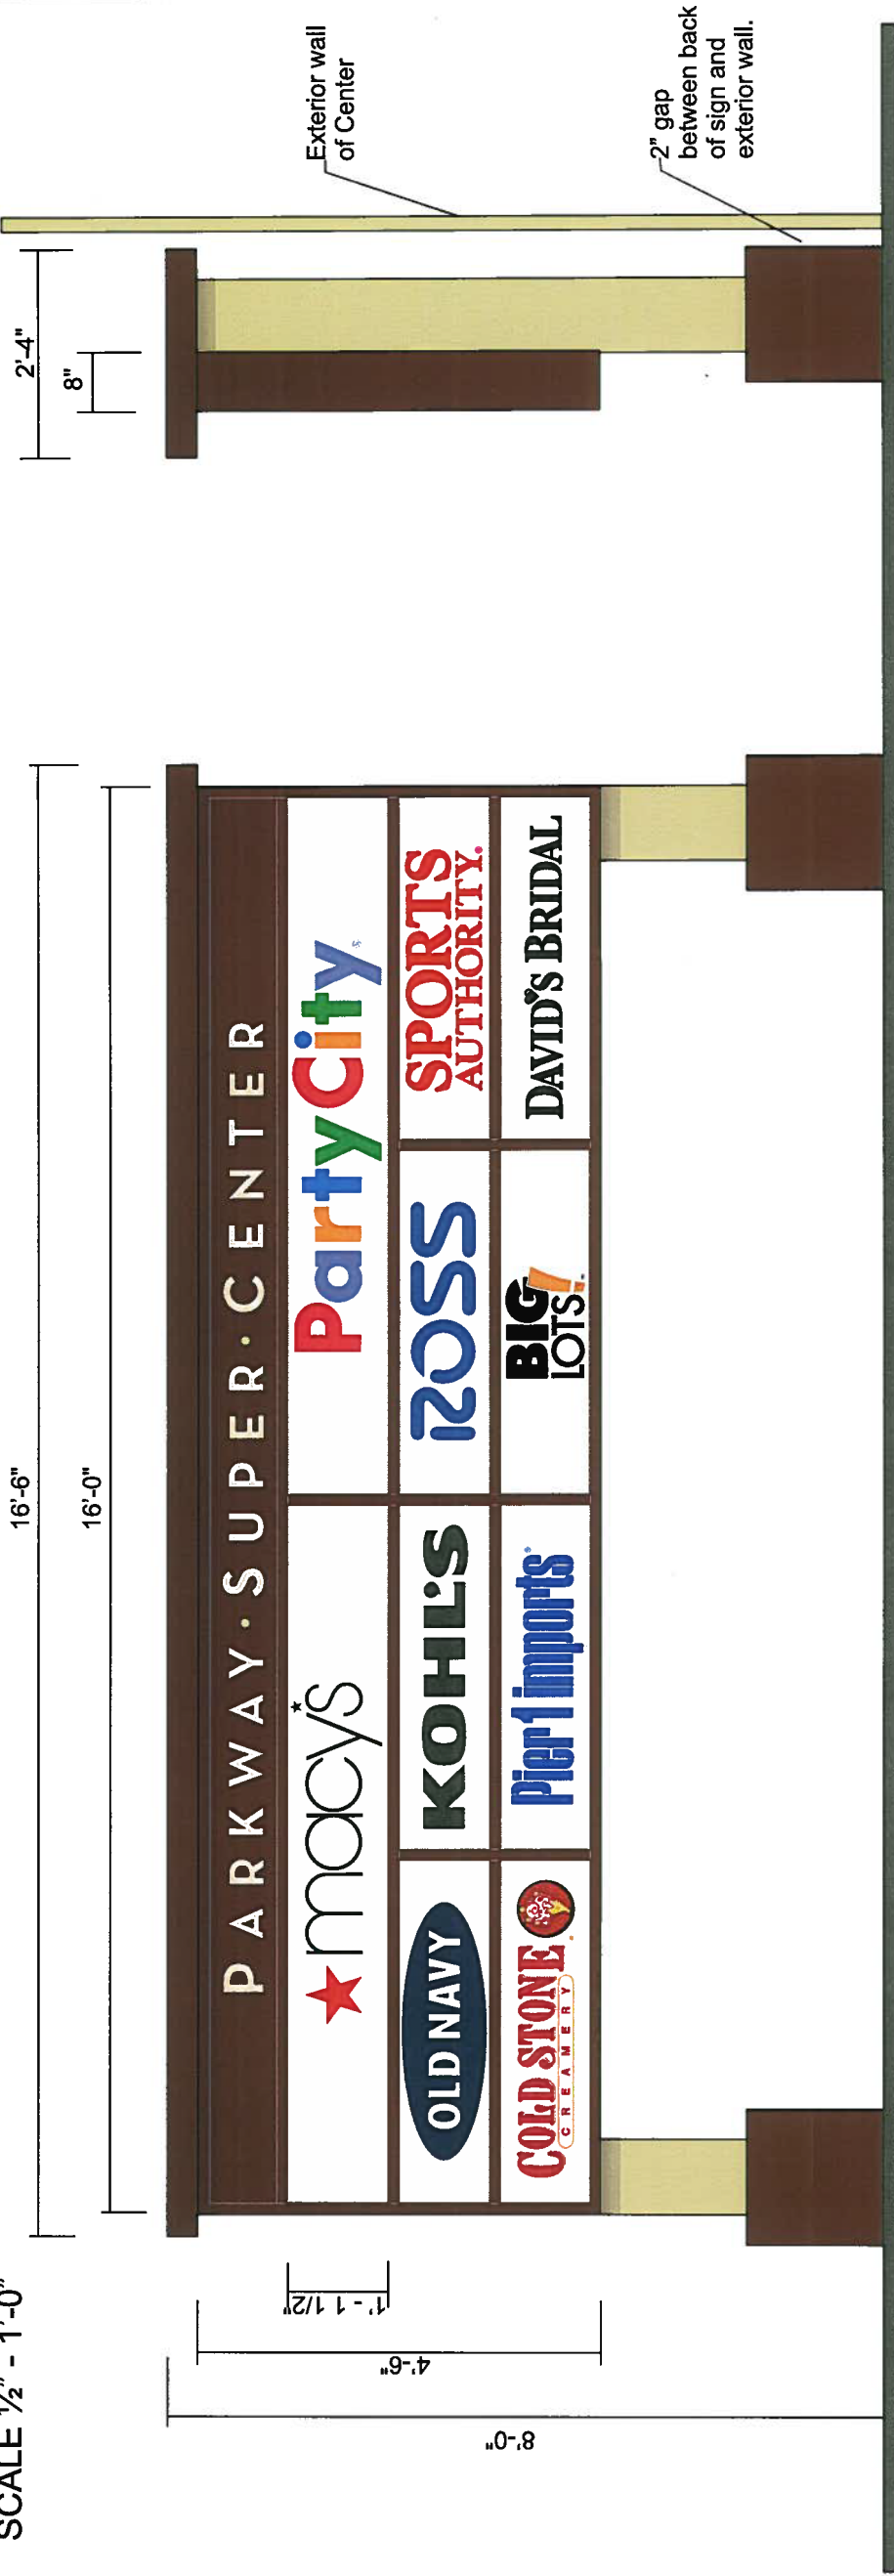

EXHIBIT C

NEW MONUMENT SIGN
SCALE 1/2" = 1'-0"

Simulated Installation View

One (1) single sided backlit cabinet with 1 1/2" retainers painted to match building trim color. Cabinet to be mounted on two poles as shown - poles painted to match primary wall color. Bases and top cornice painted to match cabinet.

File: Kimco Realty/
Parkway Super Center/
Master Sign Plan/
Parkway Master Sign Plan
(Freestanding Signage)

© 2014 Signs Plus | This artwork is the property of Signs Plus and is protected under state and federal copyright laws. Any use of this artwork other than direct business with Signs Plus without written permission shall constitute your agreement to purchase this artwork, and the design proposed per US Copyright Law Title 17/92 Chapter 5.