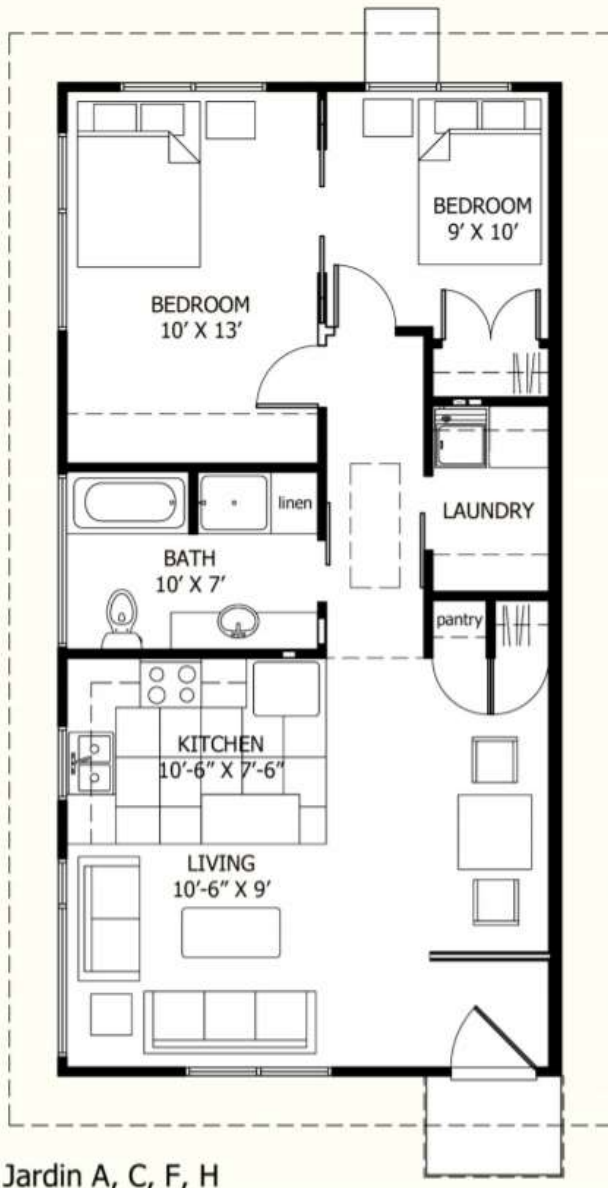

Examples of Detached ADUs that would meet the 800 Square Foot Limit

676 interior SF

528 SF apartment over garage

||

600 SF

Acequia Jardin A, C, F, H  
800 SF