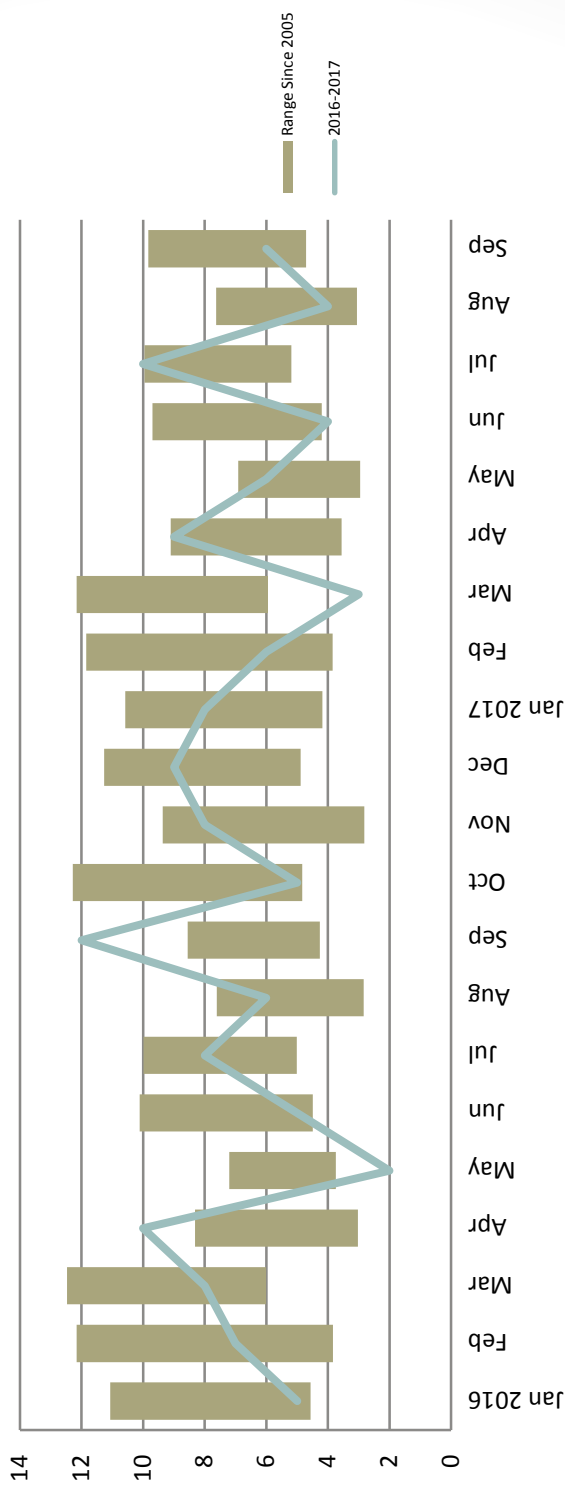

Tukwila Police Department

Public Safety Committee Quarterly Information Brief 3rd Quarter, 2017

3rd QUARTER HIGHLIGHTS

- Staffing
 - ❖ Commander Promotion
 - ❖ Acting Commander
 - ❖ New Entry Level Officers
- Recognition
 - ❖ Life Saving Medals
 - ❖ Employees Of The Quarter
 - ❖ Tukwila Masonic Lodge
Officer Of The Year

3rd QUARTER HIGHLIGHTS

- Community Outreach
- ❖ Refugee Outreach
- ❖ Kaboom Project
- ❖ Theft 3 Diversion Program
- ❖ Night Out Against Crime

- ❖ Explorer Academy

3rd QUARTER HIGHLIGHTS

- Significant Operations & Events
 - ❖ Increased Bicycle Patrols On TIB
 - ❖ Racing Vehicle Emphasis
 - ❖ Kent Officer-Involved Shooting Investigation
 - ❖ PSATT Fully Operational
 - ❖ Narcotic Buy/Walks Operation
 - ❖ Emphasis Patrols At Cascade View Park

3rd QUARTER CRIME STATISTICS

Calls for Service

3rd QUARTER CRIME STATISTICS

Robbery

2017 CRIME STATISTICS

Robbery Offenses 2017 Compared to Previous Years

3rd QUARTER CRIME STATISTICS

Aggravated Assault

2017 CRIME STATISTICS

**Aggravated Assault Offenses
2017 Compared to Previous Years**

3rd QUARTER CRIME STATISTICS

Burglary 1st and 2nd Degree

2017 CRIME STATISTICS

**Commercial Burglary Offenses
2017 Compared to Previous Years**