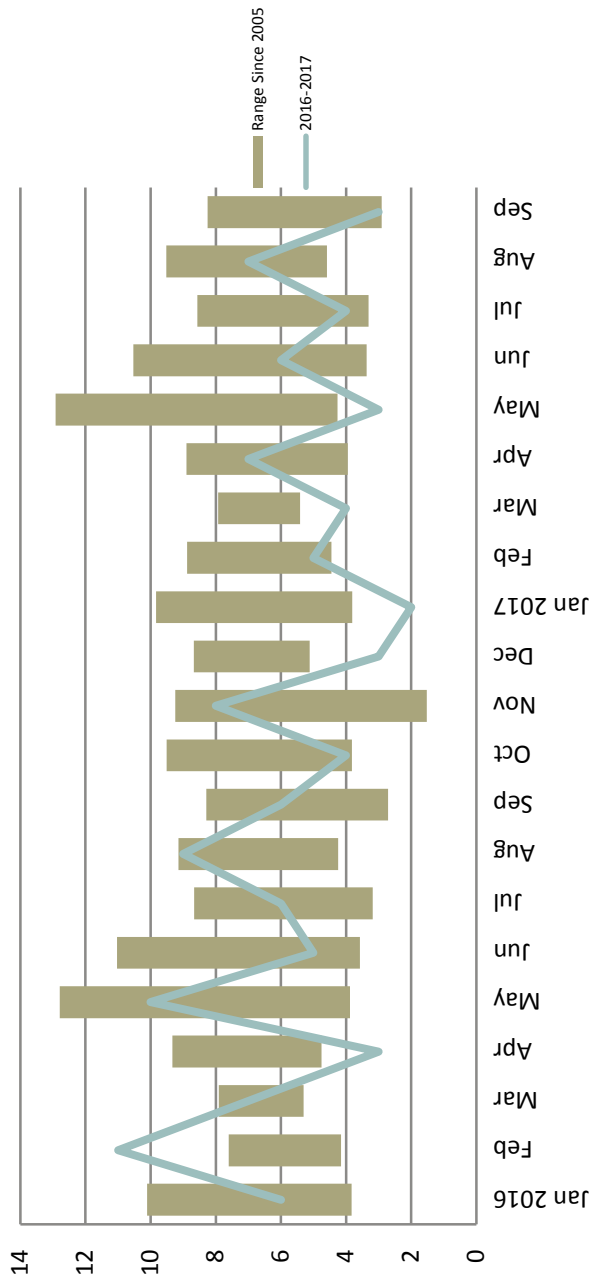

Tukwila Police Department

Public Safety Committee Quarterly Information Brief 3rd Quarter, 2017

3rd QUARTER HIGHLIGHTS

- Staffing
 - ❖ Commander Promotion
 - ❖ Acting Commander
 - ❖ New Entry Level Officers
- Recognition
 - ❖ Life Saving Medals
 - ❖ Employees Of The Quarter
 - ❖ Tukwila Masonic Lodge
Officer Of The Year

3rd QUARTER CRIME STATISTICS

Calls for Service

3rd QUARTER CRIME STATISTICS

Robbery

2017 CRIME STATISTICS

Robbery Offenses 2017 Compared to Previous Years

3rd QUARTER CRIME STATISTICS

Aggravated Assault

2017 CRIME STATISTICS

**Aggravated Assault Offenses
2017 Compared to Previous Years**

3rd QUARTER CRIME STATISTICS

Burglary 1st and 2nd Degree

2017 CRIME STATISTICS

**Commercial Burglary Offenses
2017 Compared to Previous Years**