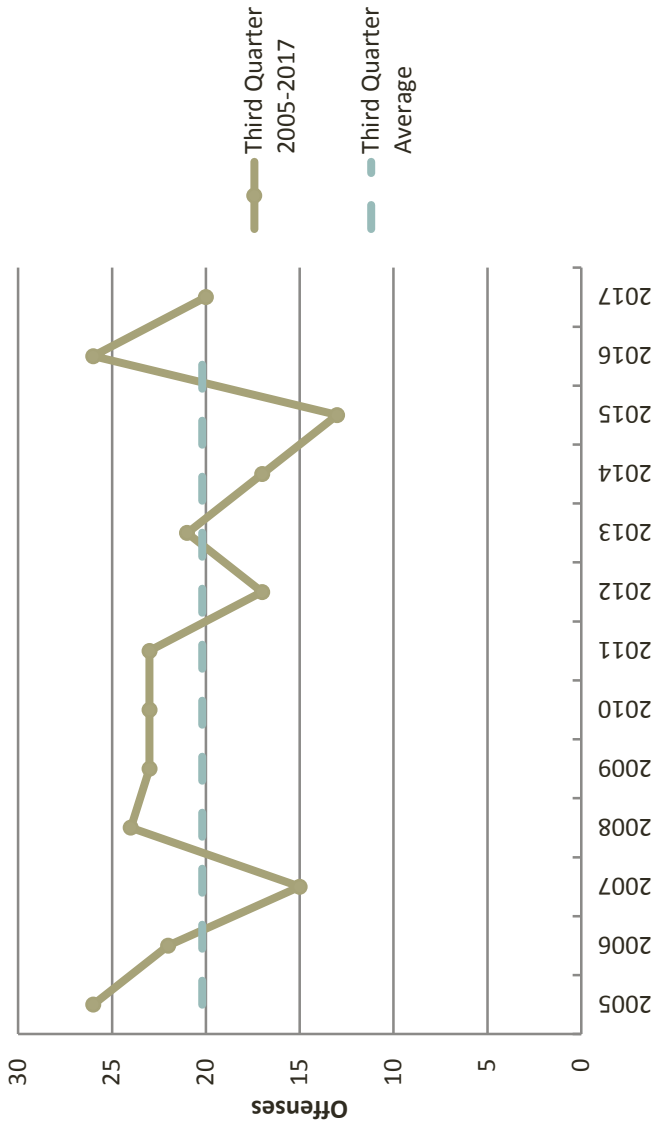

3rd QUARTER CRIME STATISTICS

Robbery