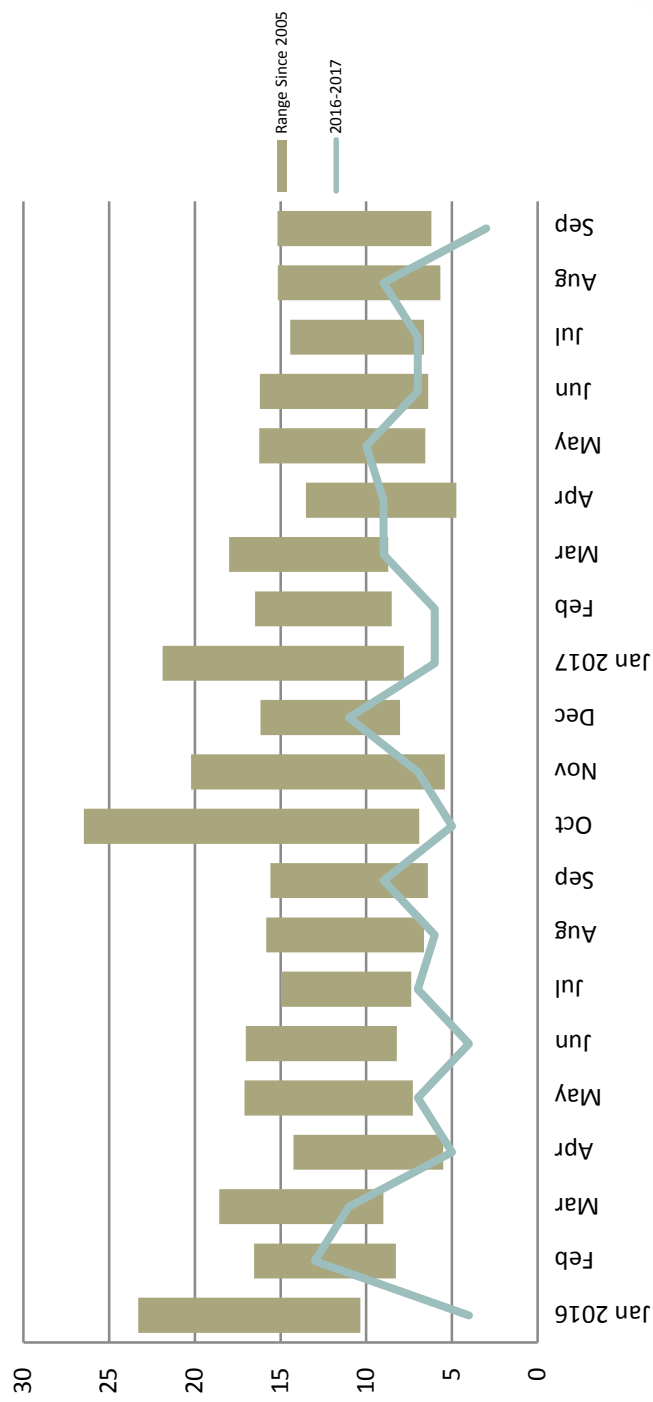

Tukwila Police Department

Public Safety Committee Quarterly Information Brief 3rd Quarter, 2017

3rd QUARTER HIGHLIGHTS

- Staffing
 - ❖ Commander Promotion
 - ❖ Acting Commander
 - ❖ New Entry Level Officers
- Recognition
 - ❖ Life Saving Medals
 - ❖ Employees Of The Quarter
 - ❖ Tukwila Masonic Lodge
Officer Of The Year

3rd QUARTER CRIME STATISTICS

Calls for Service

3rd QUARTER CRIME STATISTICS

Robbery

2017 CRIME STATISTICS

Robbery Offenses 2017 Compared to Previous Years

3rd QUARTER CRIME STATISTICS

Aggravated Assault

2017 CRIME STATISTICS

**Aggravated Assault Offenses
2017 Compared to Previous Years**

3rd QUARTER CRIME STATISTICS

Burglary 1st and 2nd Degree

2017 CRIME STATISTICS

**Commercial Burglary Offenses
2017 Compared to Previous Years**

3rd QUARTER CRIME STATISTICS

Residential Burglary

2017 CRIME STATISTICS

Residential Burglary Offenses 2017 Compared to Previous Years

3rd QUARTER CRIME STATISTICS

Auto Theft

2017 CRIME STATISTICS

**Auto Theft Offenses
2017 Compared to Previous Years**