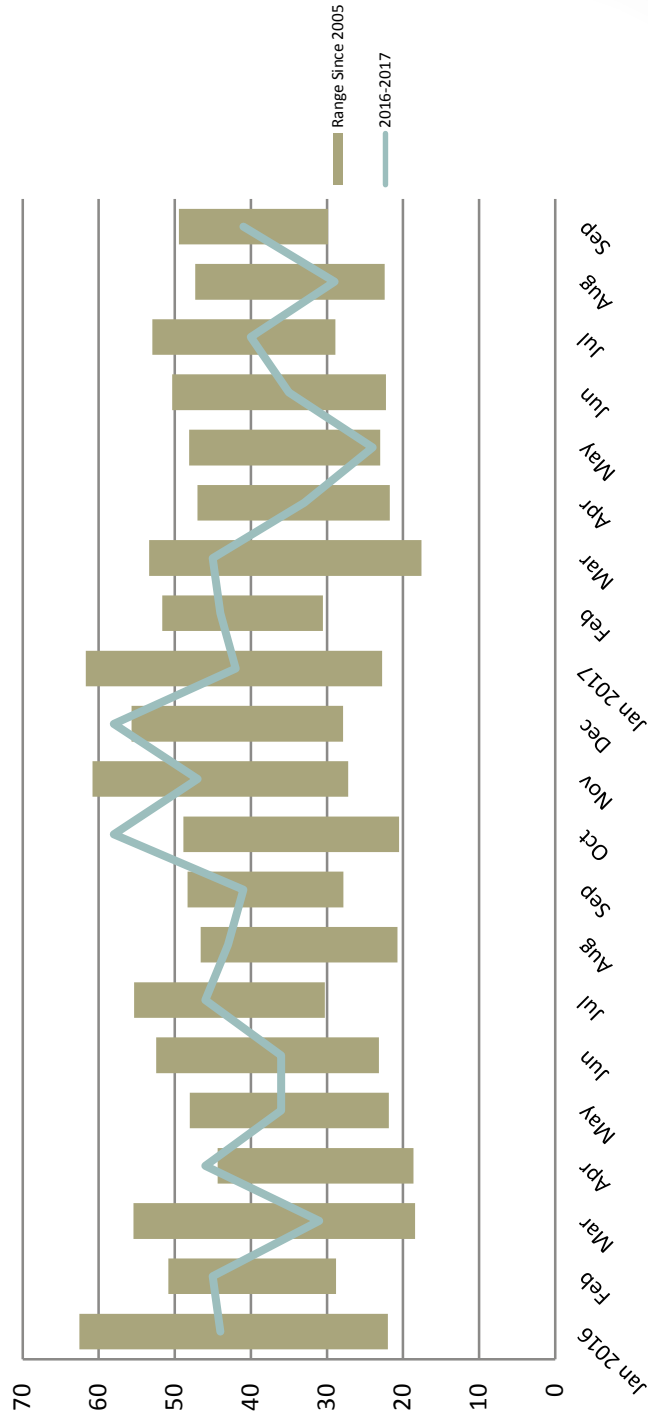

Tukwila Police Department

Public Safety Committee Quarterly Information Brief 3rd Quarter, 2017

3rd QUARTER HIGHLIGHTS

- Staffing
 - ❖ Commander Promotion
 - ❖ Acting Commander
 - ❖ New Entry Level Officers
- Recognition
 - ❖ Life Saving Medals
 - ❖ Employees Of The Quarter
 - ❖ Tukwila Masonic Lodge
Officer Of The Year

2017 CRIME STATISTICS

**Aggravated Assault Offenses
2017 Compared to Previous Years**

3rd QUARTER CRIME STATISTICS

Burglary 1st and 2nd Degree

2017 CRIME STATISTICS

**Commercial Burglary Offenses
2017 Compared to Previous Years**

3rd QUARTER CRIME STATISTICS

Residential Burglary

2017 CRIME STATISTICS

Residential Burglary Offenses 2017 Compared to Previous Years

3rd QUARTER CRIME STATISTICS

Auto Theft

2017 CRIME STATISTICS

**Auto Theft Offenses
2017 Compared to Previous Years**

3rd QUARTER CRIME STATISTICS

Theft from Vehicle

2017 CRIME STATISTICS

Theft from Vehicle Offenses 2017 Compared to Previous Years

Questions?