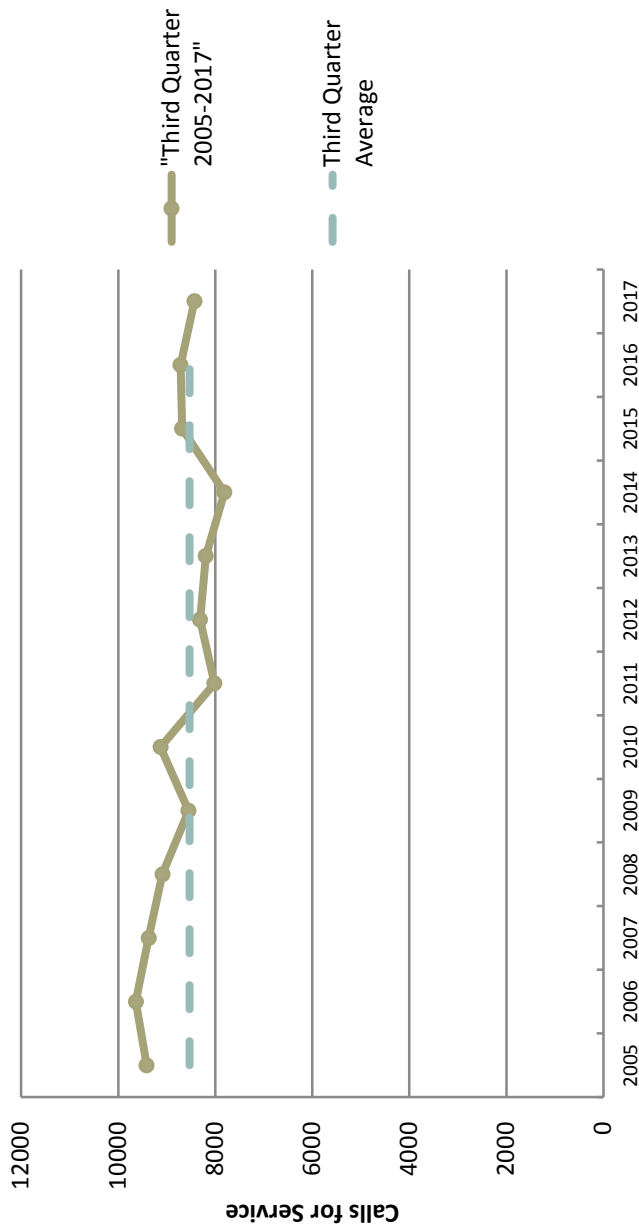

Tukwila Police Department

Public Safety Committee Quarterly Information Brief 3rd Quarter, 2017

3rd QUARTER HIGHLIGHTS

- Staffing
 - ❖ Commander Promotion
 - ❖ Acting Commander
 - ❖ New Entry Level Officers
- Recognition
 - ❖ Life Saving Medals
 - ❖ Employees Of The Quarter
 - ❖ Tukwila Masonic Lodge
Officer Of The Year

3rd QUARTER CRIME STATISTICS

Calls for Service

3rd QUARTER CRIME STATISTICS

Robbery

2017 CRIME STATISTICS

Robbery Offenses 2017 Compared to Previous Years

3rd QUARTER CRIME STATISTICS

Aggravated Assault