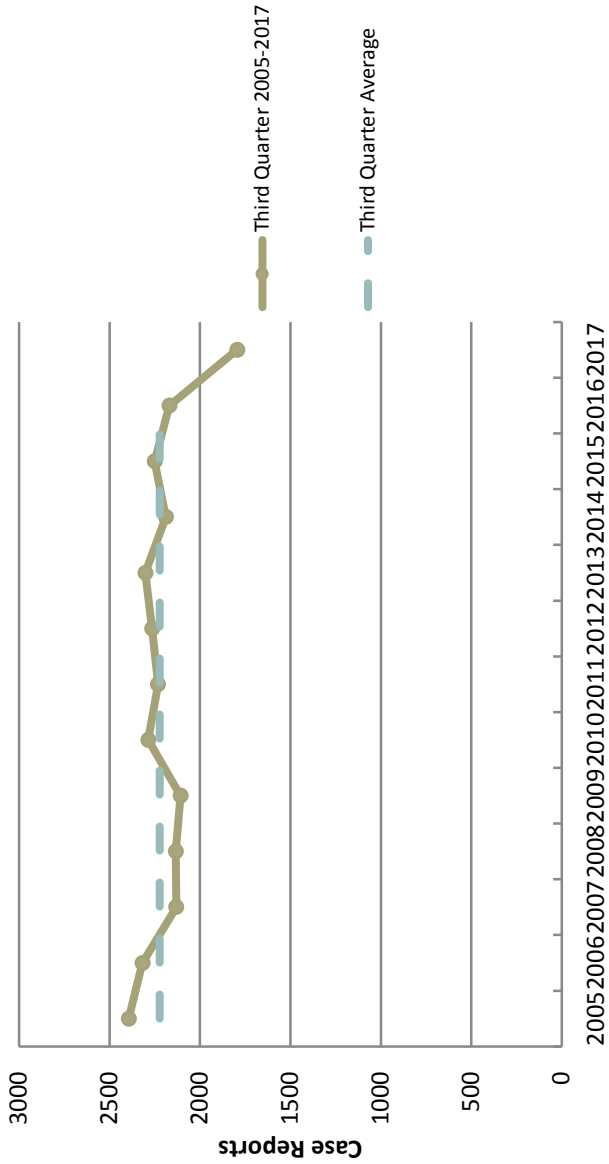

Tukwila Police Department

Public Safety Committee Quarterly Information Brief 3rd Quarter, 2017

3rd QUARTER HIGHLIGHTS

- Staffing
 - ❖ Commander Promotion
 - ❖ Acting Commander
 - ❖ New Entry Level Officers
- Recognition
 - ❖ Life Saving Medals
 - ❖ Employees Of The Quarter
 - ❖ Tukwila Masonic Lodge
Officer Of The Year

3rd QUARTER CRIME STATISTICS

Calls for Service

3rd QUARTER CRIME STATISTICS

Robbery

2017 CRIME STATISTICS

Robbery Offenses 2017 Compared to Previous Years

3rd QUARTER CRIME STATISTICS

Aggravated Assault