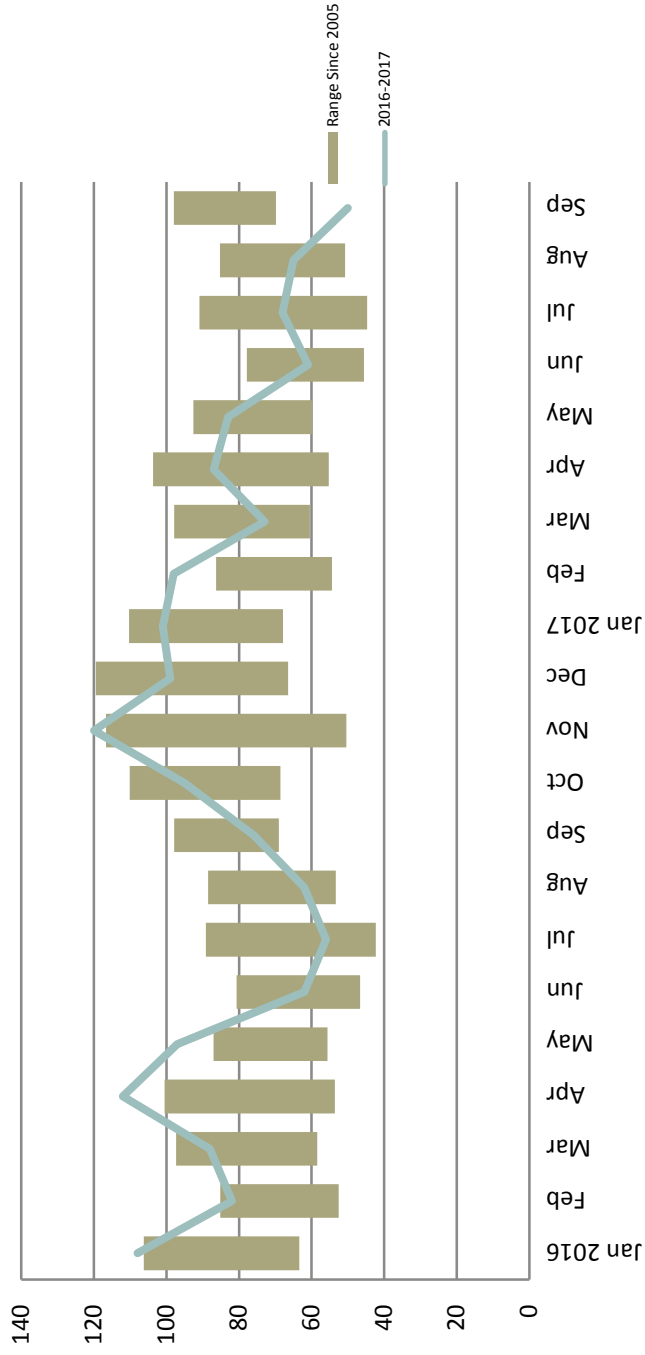

Tukwila Police Department

Public Safety Committee Quarterly Information Brief 3rd Quarter, 2017

3rd QUARTER HIGHLIGHTS

- Staffing
 - ❖ Commander Promotion
 - ❖ Acting Commander
 - ❖ New Entry Level Officers
- Recognition
 - ❖ Life Saving Medals
 - ❖ Employees Of The Quarter
 - ❖ Tukwila Masonic Lodge
Officer Of The Year

2017 CRIME STATISTICS

**Aggravated Assault Offenses
2017 Compared to Previous Years**

3rd QUARTER CRIME STATISTICS

Burglary 1st and 2nd Degree

2017 CRIME STATISTICS

**Commercial Burglary Offenses
2017 Compared to Previous Years**

3rd QUARTER CRIME STATISTICS

Residential Burglary

2017 CRIME STATISTICS

Residential Burglary Offenses 2017 Compared to Previous Years

3rd QUARTER CRIME STATISTICS

Auto Theft

2017 CRIME STATISTICS

**Auto Theft Offenses
2017 Compared to Previous Years**

3rd QUARTER CRIME STATISTICS

Theft from Vehicle

2017 CRIME STATISTICS

Theft from Vehicle Offenses 2017 Compared to Previous Years

Questions?