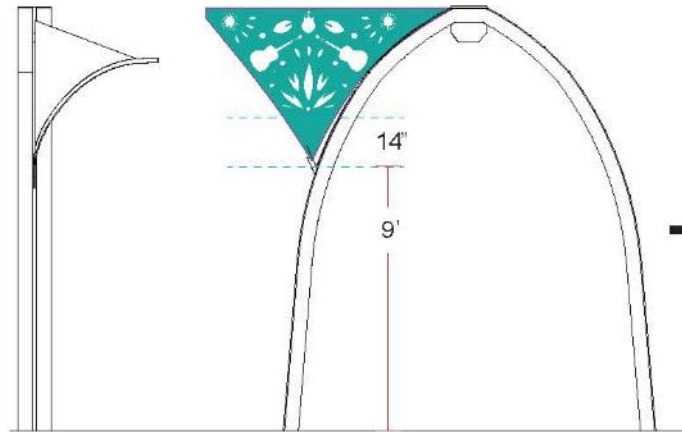

Los 12 elementos decorativos tendrán el mismo patrón.

All 12 decorative elements will be the same pattern.