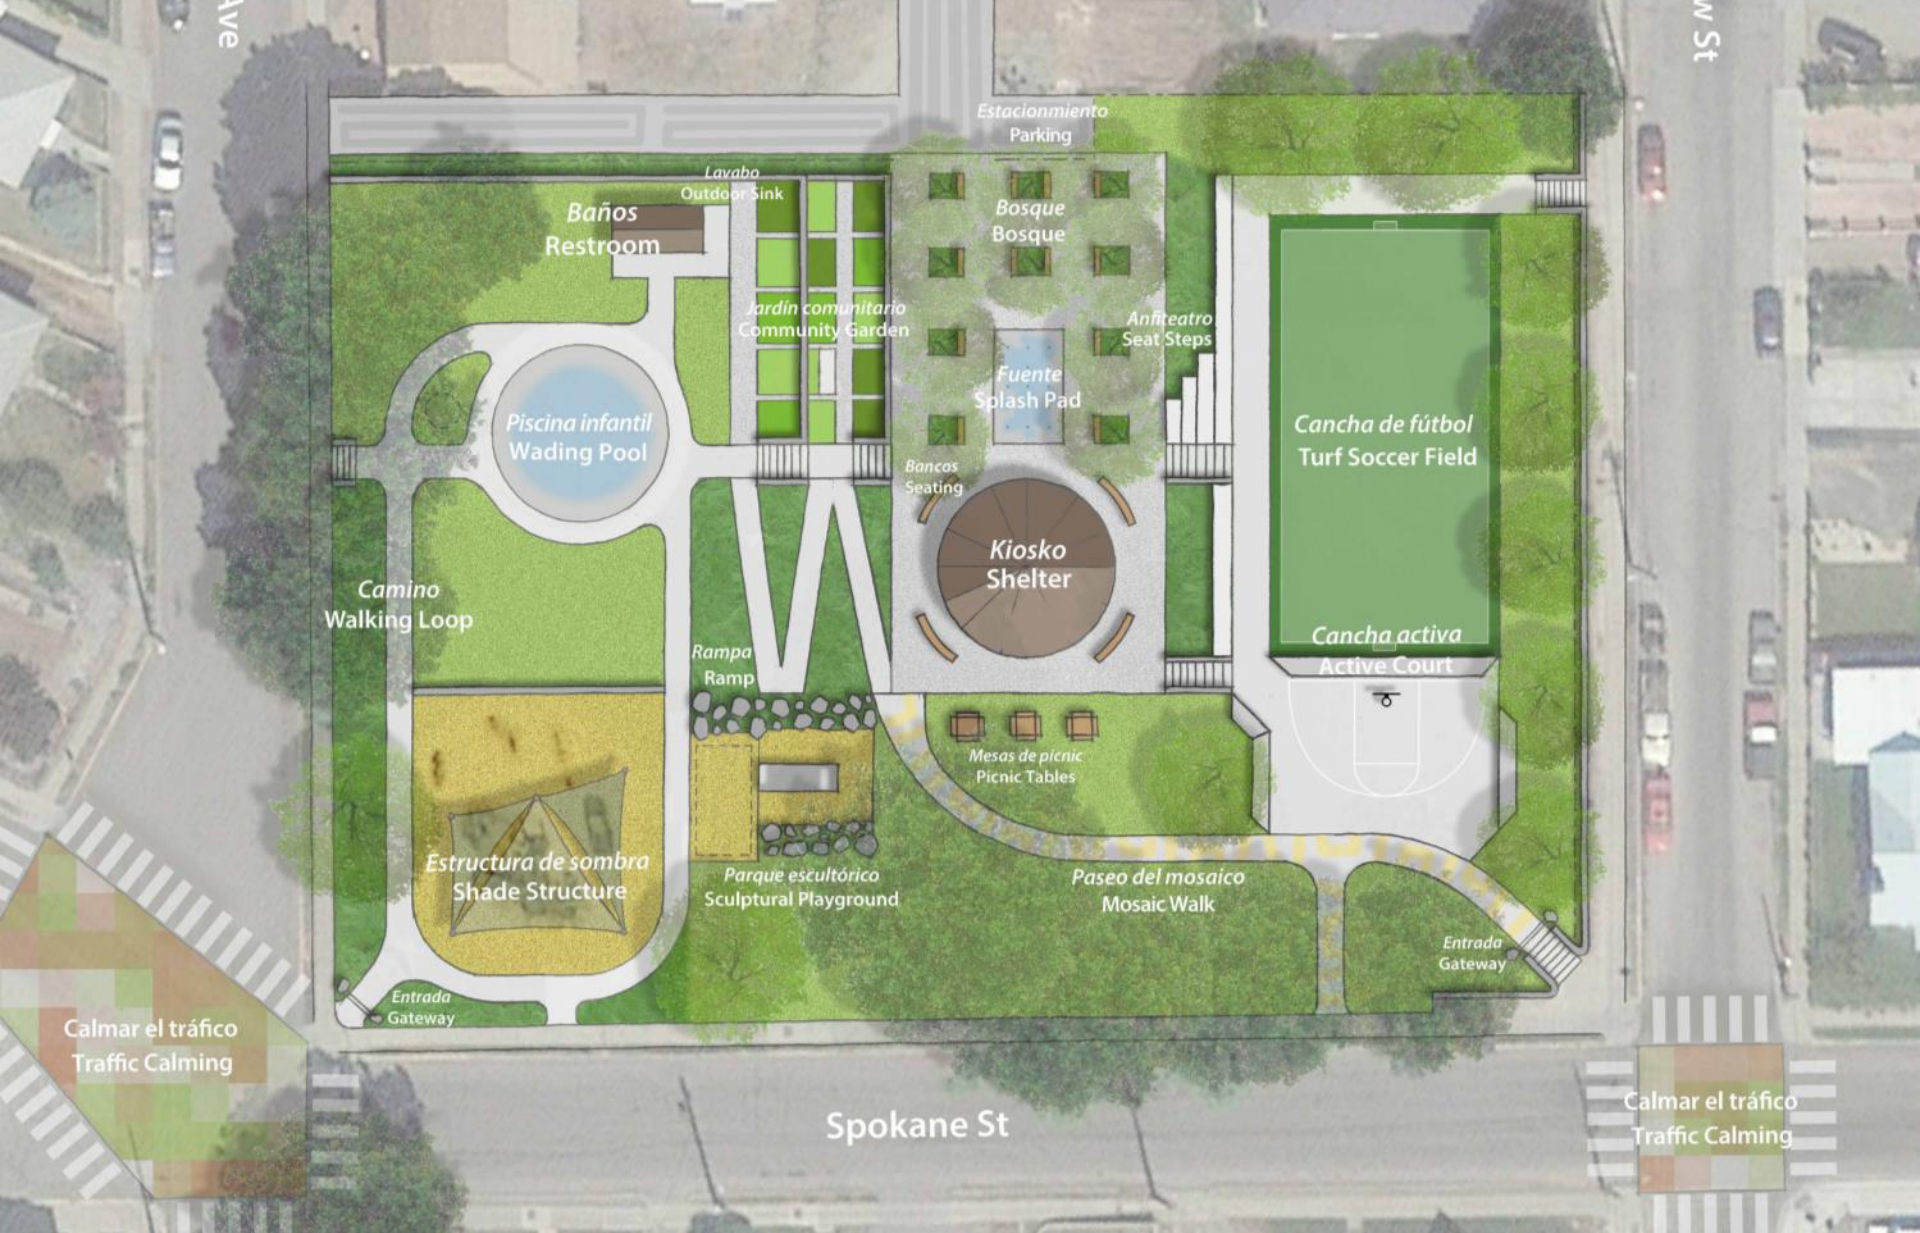

Kiwanis Methow Park

Community-driven concept