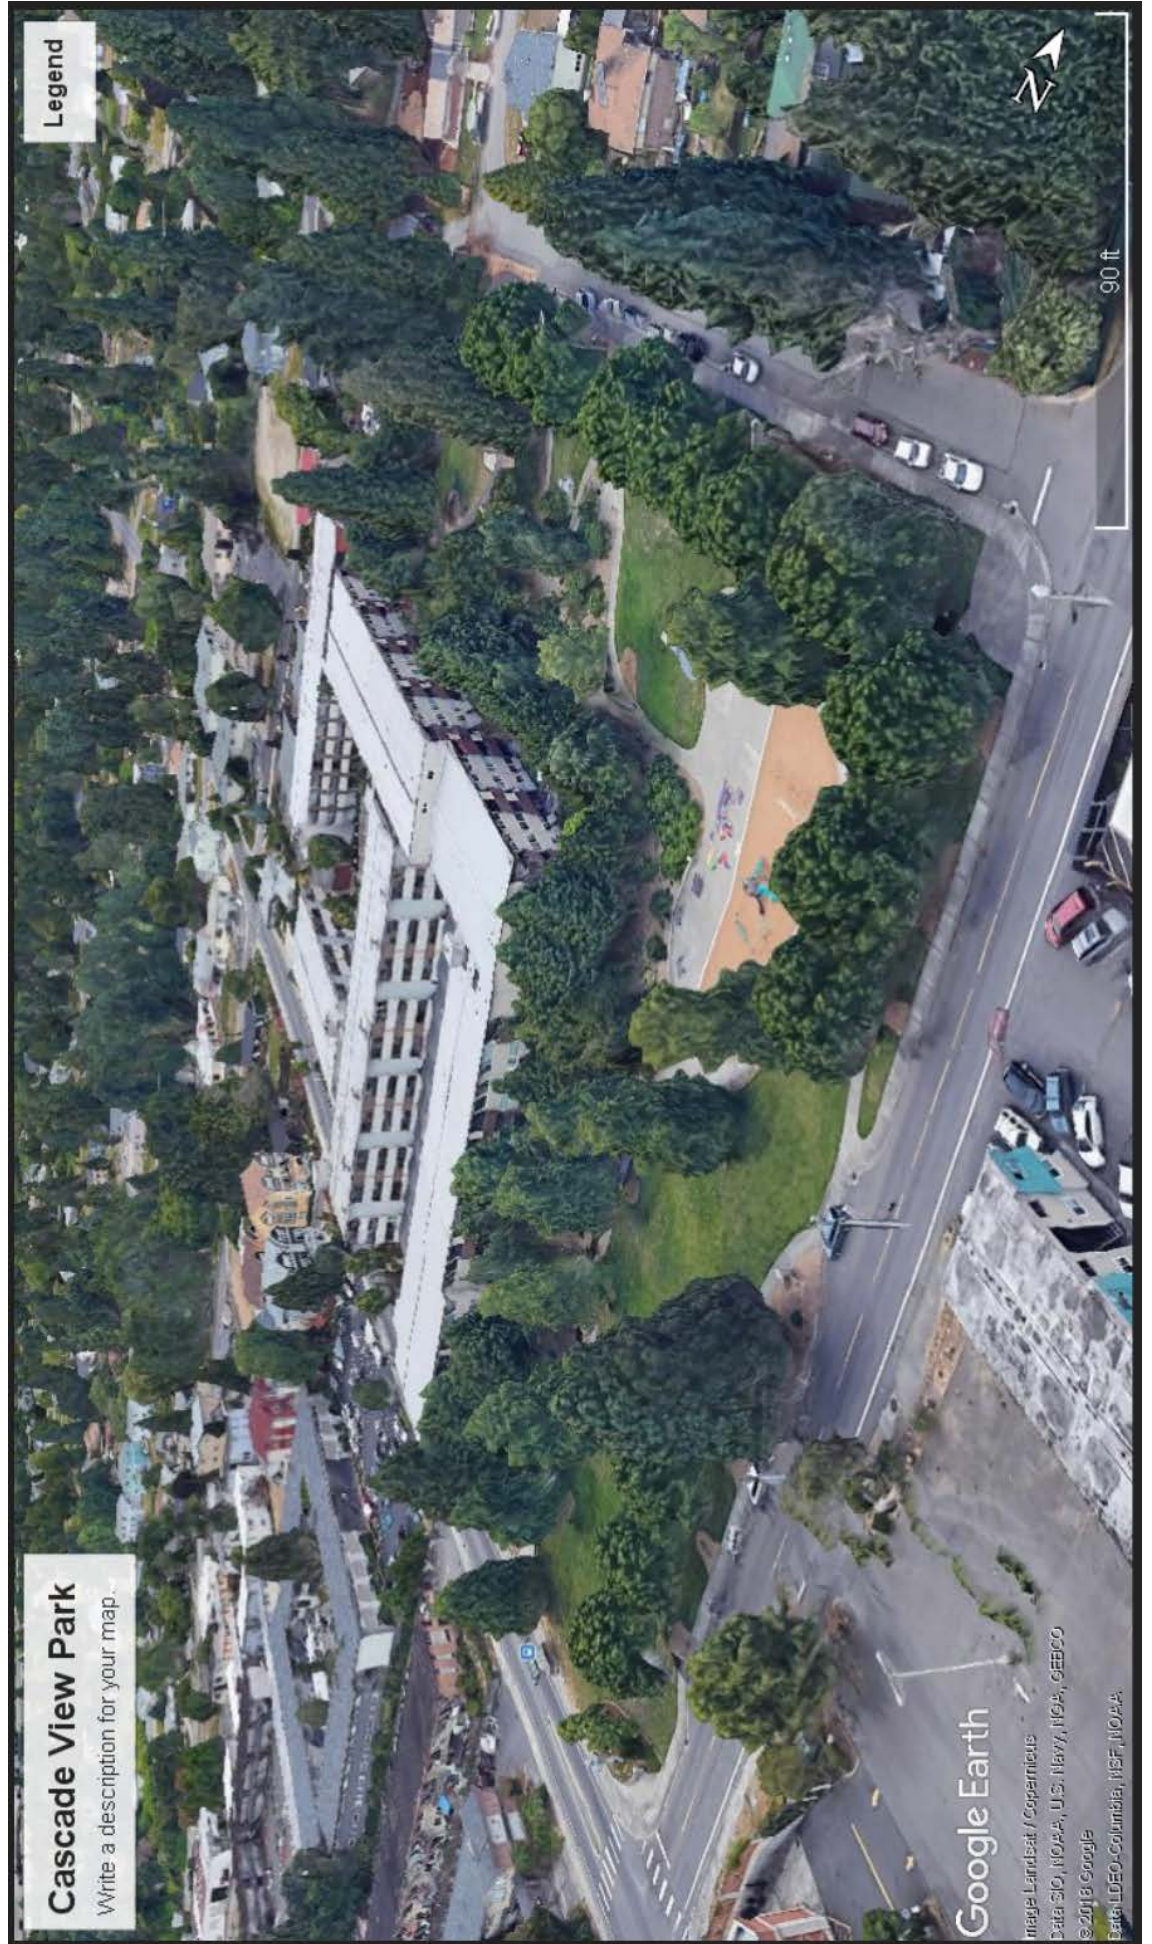

Cascade View Community Park

Includes new swing area and highlighted section of the upper corner.

Cascade View Park
Write a description for your map.

Legend

Google Earth
© 2018 Google
© 2018 Google

7.75 ft

Crystal Springs Park