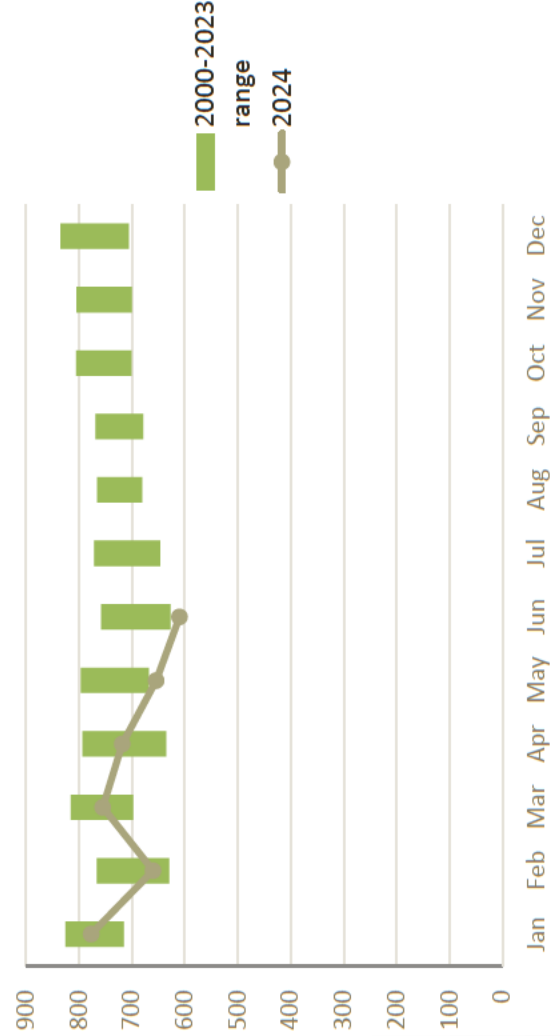

SECOND QUARTER HIGHLIGHTS

☐ Significant Operations & Events

- Regional Partnership
 - Valley Chiefs Valley Chiefs' executive meetings (VNET, SWAT, VIIT, SCORE)
 - King County Police Chiefs and Sheriff Assoc.
 - Valley Communication
 - Regional Organized Retail Theft
- Department Meetings/Events
 - PD Town Hall
 - PD Leadership Meeting
 - Peace Officer Memorial Ceremony
- Flock Automated License Plate Reader Cameras
 - 18 stolen vehicles recovered
 - 1 gun recovered
 - 4 cases involving drugs recovered (meth, heroin, fentanyl, marijuana)
 - 4 arrests
- Public Disclosure Requests
 - Received 1,148 records requests
 - 1,124 were processed and closed

SECOND QUARTER CRIME STATISTICS

Calls for Service by Month
Comparison of 2024 to 2000-2023

Calls for service in the second quarter were within range.

Case reports (online and officer-created) in the second quarter are lower than previously expected, primarily due to decreases in theft from vehicle and auto theft cases.

[These charts show the current year (line) as compared to previous years (rectangles). This gives perspective as to a normal range as calculated over the past years.]

Case Reports by Month
Comparison of 2024 to 2000-2023