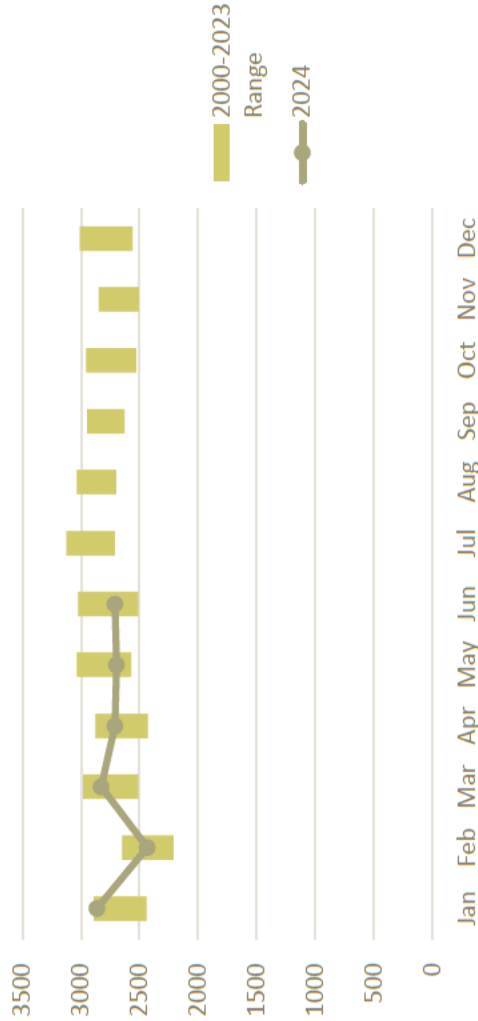

Recognition

- Employees Of The Quarter
 - Alison Fisk
 - Victor Masters
- Distinguished Service Medal
 - Eric Drever

SECOND QUARTER HIGHLIGHTS

Community Engagement

- Homeless Camps Response
- Continued Outreach
- Community Engagement
- Meetings:
 - Use Of Force Review Board
 - Riverton Park Church
 - COPCAB
 - Mall Management
 - SHAG
 - Tukwila School District
 - Theft 3 and Mall Safety
 - Tukwila King County Library System
 - Crime Prevention Through Environmental Design (CPTED) Presentation

SECOND QUARTER HIGHLIGHTS

☐ Significant Operations & Events

- Regional Partnership
 - Valley Chiefs Valley Chiefs' executive meetings (VNET, SWAT, VIIT, SCORE)
 - King County Police Chiefs and Sheriff Assoc.
 - Valley Communication
 - Regional Organized Retail Theft
- Department Meetings/Events
 - PD Town Hall
 - PD Leadership Meeting
 - Peace Officer Memorial Ceremony
- Flock Automated License Plate Reader Cameras
 - 18 stolen vehicles recovered
 - 1 gun recovered
 - 4 cases involving drugs recovered (meth, heroin, fentanyl, marijuana)
 - 4 arrests
- Public Disclosure Requests
 - Received 1,148 records requests
 - 1,124 were processed and closed

SECOND QUARTER CRIME STATISTICS

Calls for Service by Month
Comparison of 2024 to 2000-2023

Calls for service in the second quarter were within range.

Case reports (online and officer-created) in the second quarter are lower than previously expected, primarily due to decreases in theft from vehicle and auto theft cases.

[These charts show the current year (line) as compared to previous years (rectangles). This gives perspective as to a normal range as calculated over the past years.]

Case Reports by Month
Comparison of 2024 to 2000-2023