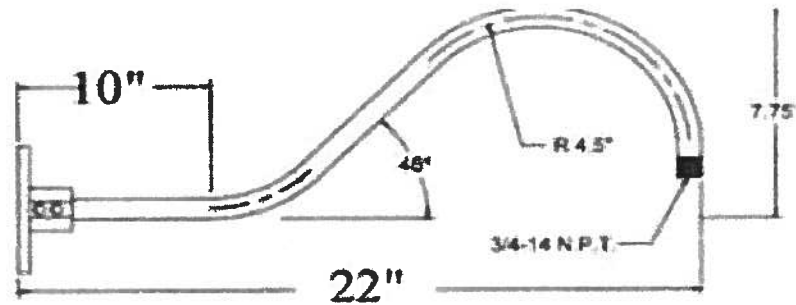

HI-LITE MFG

CURRENT INCANDESCENT SPEC