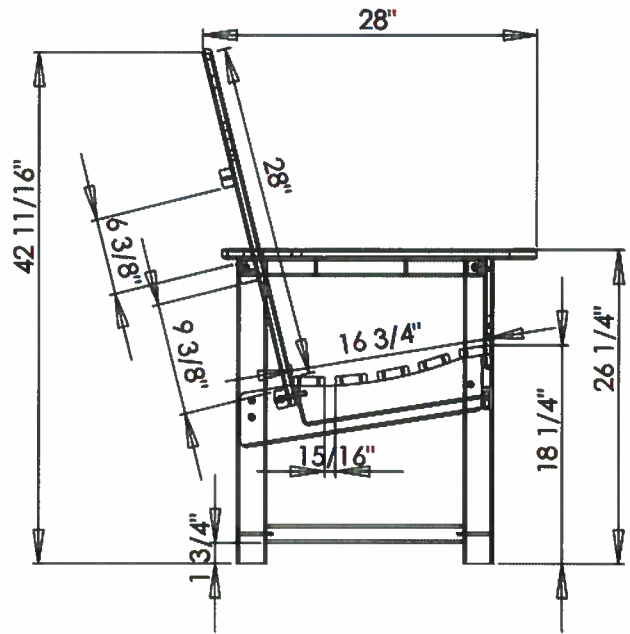

**NAUTICAL
FURNISHINGS INC.**

14"

**Note: wood mounting plate is 7 1/2" diameter
Center of j-box 4" off bottom.**

Item Number:	LT-11
Description:	Exterior Entrance Porch Light
Mounting:	Wall mounted wood base screwed to wall over recessed j-box
Finish:	Dark Brass
Bulb:	A-19 lamp 60 watt medium base
Misc.	U.L. Certified wiring

Type _____
-31
P8562

Catalog No.	Finish Black	Dimensions (Inches)	
		A	B
P8562	-31	3	20

Specifications:

Electrical

- For mounting any 12 volt or 120 volt outdoor product in the ground
- 1/2" NPS threaded hole in top
- Approved wiring compartment

POLYWOOD® Classic Adirondack 48" Bench

SKU: ADBN-1

Enjoy time with someone special in the classic Adirondack for two.

SELECT FRAME COLOR: WHITE

SPECIFICATIONS

SKU	ADBN-1
Overall Height	42.75"
Overall Width	48.5"
Overall Depth	28"
Seat Height	18.25"
Seat Size	40" x 16.75"

DIMENSIONS

Part: 1ADBN-MASTER

REV	DESCRIPTION	DATE	INTL
A			