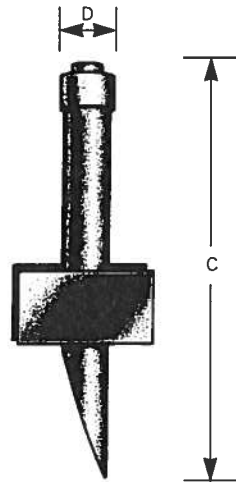

Type _____
-31
P8562 ☐

Catalog No.	Finish Black	Dimensions (Inches)	
		A	B
P8562	-31	3	20

Specifications:

Electrical

- For mounting any 12 volt or 120 volt outdoor product in the ground
- 1/2" NPS threaded hole in top
- Approved wiring compartment

Construction

- 1/4" high impact PVC
- Stabilizing grid surrounding post limits removal or misalignment

Mounting

- Entire post assembly buried and set in place
- Fixture attached to top of post

Labeling

- UL-CUL wet location listed