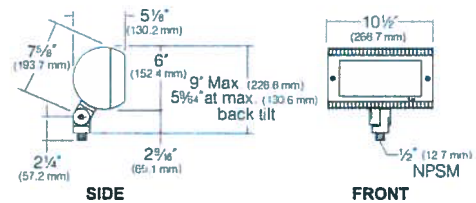

DIMENSIONS