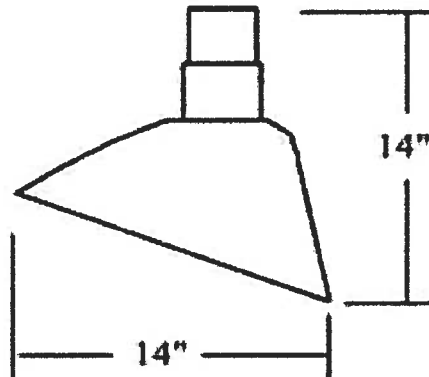

TYPE "LT22"

ITEM NUMBER: SL184ABK01
WATTAGE: 200W MAX INC
TYPE: OUTDOOR WALL MOUNT
FINISH: BK01 BLACK LEATHER
GLASS: N/A
UL AND CUL APPROVED
MADE IN THE USA

13450 MONTE VISTA AVE, CHINO, CA. 91710
PH: 909-465-1999 FX: 909-465-0907
E-MAIL: HILITEMFG@EARTHLINK.NET