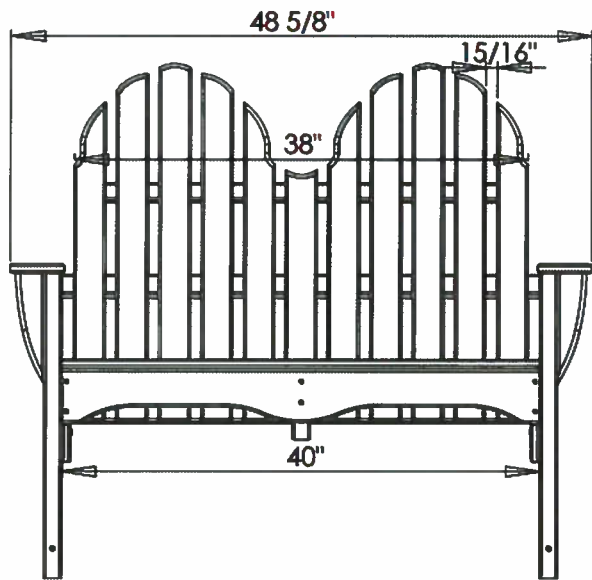

**NAUTICAL
FURNISHINGS INC.**

14"

**Note: wood mounting plate is 7 1/2" diameter
Center of j-box 4" off bottom.**

Item Number:	LT-11
Description:	Exterior Entrance Porch Light
Mounting:	Wall mounted wood base screwed to wall over recessed j-box
Finish:	Dark Brass
Bulb:	A-19 lamp 60 watt medium base
Misc.	U.L. Certified wiring

POLYWOOD® Classic Adirondack 48" Bench

SKU: ADBN-1

Enjoy time with someone special in the classic Adirondack for two.

SELECT FRAME COLOR: WHITE

SPECIFICATIONS

SKU	ADBN-1
Overall Height	42.75"
Overall Width	48.5"
Overall Depth	28"
Seat Height	18.25"
Seat Size	40" x 16.75"

DIMENSIONS

Part: 1ADBN-MASTER

REV	DESCRIPTION	DATE	INTL
A			